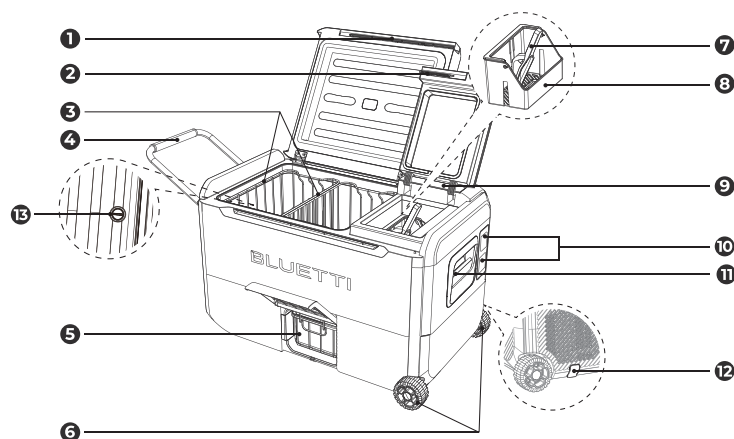

F045D DATASHEET

LFP-Powered
Portable Fridge

Portable Fridge with
4 Ways to Charge

Ice Maker via
Running Water

BLUETOPUS AI
BMS

2-Year
Warranty

BLUETTI

HANECO XERO

BLUETTI F045D MultiCooler

Model	F045D
Climate Class	SN/N/ST/T
IEC Protection Class	Class III
Refrigerator Capacity	40L
IP Rating	IPX4
Temperature Adjustment Range	-20°C to 20°C
Weight	24kg
Dimensions (L × W × H)	710mm × 420mm × 475mm (without wheels and draw bar) 738mm × 440mm × 475mm (with wheels and draw bar)
Rated Power (Refrigeration Mode)	65W
Rated Current (Refrigeration Mode)	8.5A/4A
Rated Power (Ice-making Mode)	140W
Rated Current (Ice-making Mode)	10.5A/5.5A
Refrigerant	R600a 0.71oz/20g
Foam Vesicant	Cyclopentant (C5H10)
Refrigerator Capacity	40L

Product Overview

- 1 Door Latch (Refrigerator Compartment)
- 2 Door Latch (Ice-making Compartment)
- 3 Baskets
- 4 Draw Bar
- 5 Battery Compartment (also for storage purposes)
- 6 Wheels
- 7 Ice Shovel
- 8 Ice Basket
- 9 Control Panel
- 10 USB Ports & DC Input
- 11 Handle
- 12 Drain
- 13 Drain Outlet (Pull out the plug to drain water and seal it well after draining)